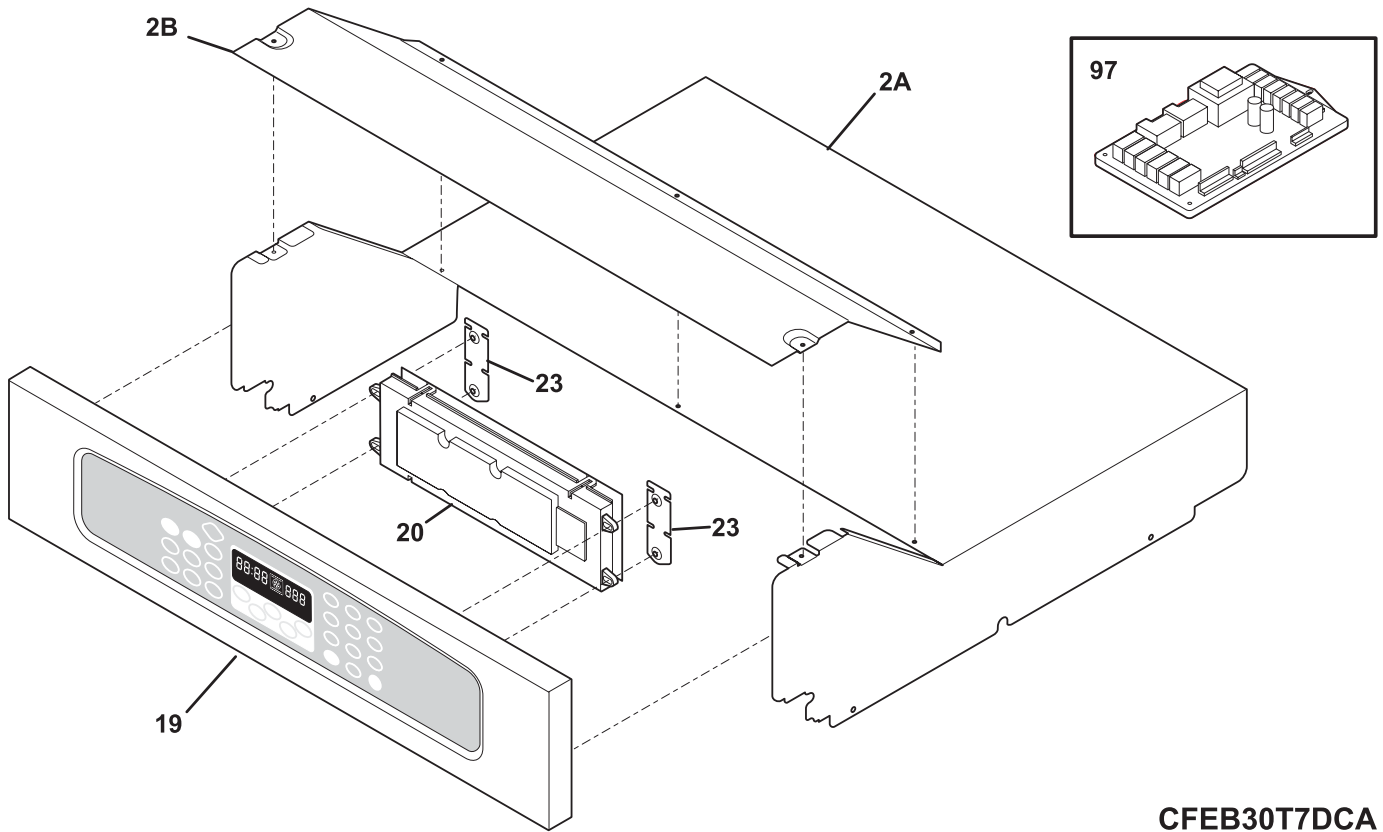

Frigidaire

Factory Parts Catalog

Product No.	FEB30T7DCB
	37054381F40S2
Series	30" double
Color	stainless
Market	North America
Wiring Diagram	318046119
Owner's Guide	318200924
Installation Instructions	318201514
Service Data Sheet	318047305
Timer Guide	318200132

CONTROL PANEL

CFEB30T7DCA

CONTROL PANEL

POS. NO	PART NO.	DESCRIPTION
2A	318257300	Shield, oven top
2B	318260100	Cover, box
19	318271519	Control Panel Assembly, steel/glass, stainless/black, w/touch pad
20 #	316429709	Control, electronic, 5800W2, dual oven
*	316021107	Screw, hex head, 8-32, silver
23	318262900	Bracket, control mtg., (2)
97	316429800	Board, relay, dual oven
*	318231704	Harness, wiring, control-relay
*	5303211311	Screw, 8 x 0.500